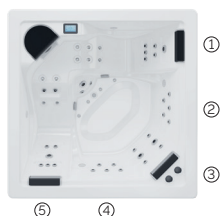

Lounge City

A diaphanous spa with maximum performance.

EXCLUSIVE LINE

AQUAVIA SPA

EN

CODE 75385

Ideal for 3 people

5 positions

2 loungers

3 seats

Measures: 198 x 198 x 76 cm

Water capacity (l): 975 liters

Weight: Empty 220 kg / Full 1195 kg

1 colors

5 massages

TECHNICAL SPECIFICATIONS

FEATURES	
Total massage points	45
Massage Jets	33
Air Nozzles	12
Jets / Stainless Steel Nozzles	Standard
Headrests	3
Touch Panel	Standard
Ultraviolet Treatment UV	Standard
Metal structure	Standard
ABS base	Standard
Prime Tex Cover	Standard
EcoSpa	Standard
Nordic Insulation System	Optional

FINISHES	
Colour Sense	4 LED + illuminated Accessories
Pure Line Lighting	Optional
Surround Bluetooth Audio	Optional
Aromatherapy	Not available
Wifi Spa Control	Optional
Stainless steel handrail	Optional
Without cabinet	Optional

MESSAGE PUMPS	
Water massage	1.850 W / 2,5 CV
Relax Impact Pump	1150 W

FILTRATION AND HEATING	
Recirculation pump	200 W
Water heater	3.000 W
Type of filter	Cartridge

POWER SUPPLY	
Power requirement to 230 V (LOW/AMP)	3.200 W / 13,9 A
Voltage	230 V / 400 V III

SHELL FINISHES (ACRYLIC COLORS)

FURNITURE FINISHES (OUTDOOR CABINET)

FEATURES

OPTIONAL FEATURES

According to our policy of constant evolution, we reserve the right to modify the specifications in part or in whole without forewarning.