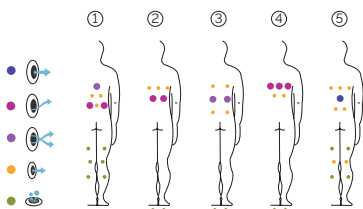

Lounge City

A diaphanous spa with maximum performance.

EXCLUSIVE LINE

AQUAVIA SPA

EN

CODE 75385

Ideal for 3 people

5 positions

2 loungers

3 seats

Measures: 198 x 198 x 76 cm

Water capacity (l): 975 liters

Weight: Empty 220 kg / Full 1195 kg

1 colors

5 massages

TECHNICAL SPECIFICATIONS

FEATURES	
Total massage points	45
Massage Jets	33
Air Nozzles	12
Jets / Stainless Steel Nozzles	Standard
Headrests	3
Touch Panel	Standard
Ultraviolet Treatment UV	Standard
Metal structure	Standard
ABS base	Standard
Prime Tex Cover	Standard
EcoSpa	Standard
Nordic Insulation System	Optional

FINISHES	
Colour Sense	4 LED + illuminated Accessories
Pure Line Lighting	Optional
Surround Bluetooth Audio	Optional
Aromatherapy	Not available
Wifi Spa Control	Optional
Stainless steel handrail	Optional
Without cabinet	Optional

MESSAGE PUMPS	
Water massage	1.850 W / 2,5 CV
Relax Impact Pump	1150 W

FILTRATION AND HEATING	
Recirculation pump	200 W
Water heater	3.000 W
Type of filter	Cartridge

POWER SUPPLY	
Power requirement to 230 V (LOW/AMP)	3.200 W / 13,9 A
Voltage	230 V / 400 V III

SHELL FINISHES (ACRYLIC COLORS)

FURNITURE FINISHES (OUTDOOR CABINET)

FEATURES

OPTIONAL FEATURES

According to our policy of constant evolution, we reserve the right to modify the specifications in part or in whole without forewarning.